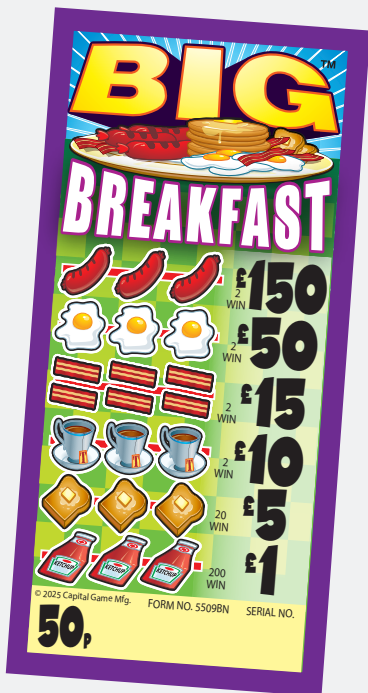

ALTERNATIVE TICKETS!

3,000 cards @ 50p = £1,500

PROFIT = £750

2	Win @	£150	.....	£300
2	Win @	£50	.....	£100
2	Win @	£15	.....	£30
2	Win @	£10	.....	£20
20	Win @	£5	.....	£100
200	Win @	£1	.....	£200

PAYS OUT £750