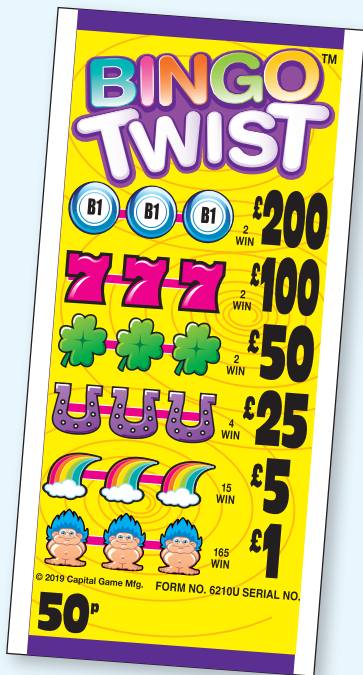

25p STANDARD SET SIZE!

2,820 cards @ 25p = £705

PROFIT = £270

2	Win @	£100	£200
2	Win @	£25	£50
2	Win @	£10	£20
4	Win @	£5	£20
10	Win @	£2	£20
25	Win @	£1	£25
200	Win @	50p	£100

PAYS OUT £435

3,000 cards @ 25p = £750

PAYS OUT £405

3,000 cards @ 25p = £750

PROFIT = £315

2	Win @	£100	£200
2	Win @	£25	£50
2	Win @	£10	£20
4	Win @	£5	£20
10	Win @	£2	£20
25	Win @	£1	£25
200	Win @	50p	£100

PAYS OUT £435

innovate | install | improve

☎ 01959 564 331

✉ info@automaticmachineservices.co.uk

🌐 www.automaticmachineservices.co.uk

50p STANDARD SET SIZE!

3,000 cards @ 50p = £1,500

PROFIT = £460

2 Win @ £200 £400
 2 Win @ £100 £200
 2 Win @ £50 £100
 4 Win @ £25 £100
 15 Win @ £5 £75
 165 Win @ £1 £165