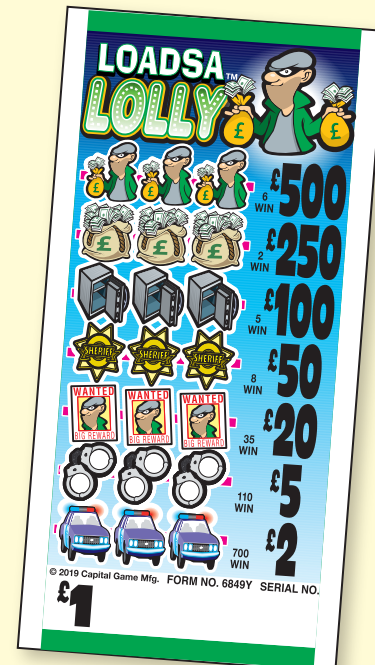

10,080 cards @ £1 = £10,080

PROFIT = £3,030

6	Win @	£500	.....	£3,000
2	Win @	£250	.....	£500
5	Win @	£100	.....	£500
8	Win @	£50	.....	£400
35	Win @	£20	.....	£700
110	Win @	£5	.....	£550
700	Win @	£2	.....	£1,400

PAYS OUT £7,050

innovate | install | improve

01959 564 331

info@automaticmachineservices.co.uk

www.automaticmachineservices.co.uk