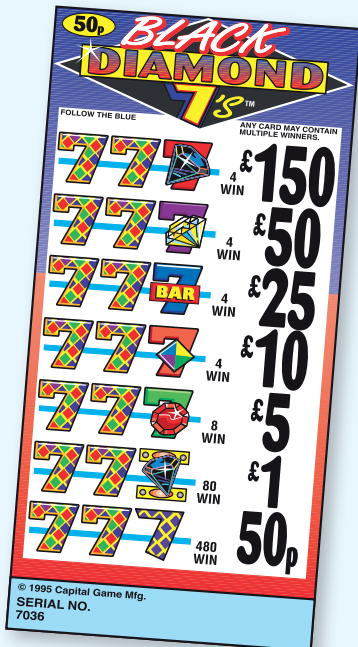

25p STANDARD SET SIZE!

2,820 cards @ 25p = £705

PROFIT = £270

2	Win @	£100	£200
2	Win @	£25	£50
2	Win @	£10	£20
4	Win @	£5	£20
10	Win @	£2	£20
25	Win @	£1	£25
200	Win @	50p	£100

PAYS OUT £435

3,000 cards @ 25p = £750

☎ 01959 564 331

✉ info@automaticmachineservices.co.uk

🌐 www.automaticmachineservices.co.uk

50p STANDARD SET SIZE!

3,000 cards @ 50p = £1,500

PROFIT = £460

2 Win @ £200 £400
 2 Win @ £100 £200
 2 Win @ £50 £100
 4 Win @ £25 £100
 15 Win @ £5 £75
 165 Win @ £1 £165

PAYS OUT £1,040

2,820 cards @ 50p = £1,410

PROFIT = £430

1 Win @ £200 £200
 1 Win @ £60 £60
 1 Win @ £40 £40
 4 Win @ £15 £60
 50 Win @ £3 £150
 470 Win @ £1 £470

PAYS OUT £980

3,000 cards @ 50p = £1,500

PROFIT = £530

2 Win @ £200 £400
 1 Win @ £100 £100
 12 Win @ £10 £120
 24 Win @ £5 £120
 40 Win @ £2 £80
 300 Win @ 50p £150

PAYS OUT £970

3,599 cards @ 50p = £1,799.50

PROFIT = £499.50

4 Win @ £150 £600
 4 Win @ £50 £200
 4 Win @ £25 £100
 4 Win @ £10 £40
 8 Win @ £5 £40
 80 Win @ £1 £80
 480 Win @ 50p £240