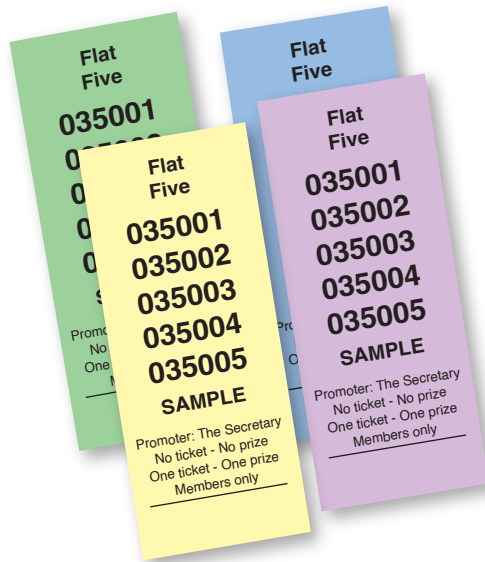

Bingo Pens

Wage Envelopes

Playing Cards

Flat 5s & 10s Raffle Tickets

Roll Tickets

Raffle Books

Plus much more

ORDER LIST

Bingo Books

PRODUCT CODE	SET SIZE
2 Page	12096 Books
3 Page	12096 Books
4 Page	6048 Books
5 Page	6048 Books
6 Page	6048 Books
7 Page	3024 Books
8 Page	3024 Books
9 Page	3024 Books
10 Page	3024 Books
12 Page	3024 Books

Bingo Dabbers & Pens

PRODUCT CODE	SET SIZE
Dab-A-Lot™	144
Dabbin' Win™	144
Felt Tip Pens	250

All books are available as 6 or 12 to view.
 Carriage charge applicable depending
 on size of order.
 If you require something not listed,
 please call us as we can source
 many other products.

innovate | install | improve

QUICK REFERENCE CHART

SET SIZE	£2 TICKETS	£1 TICKETS	50p TICKETS	25p TICKETS
2,800		SIP AND SLIDE		
2,820			FOOTBALL MAD	MONEY BOOM
3,000	TAKE AWAY A FORTUNE	FOR REEL KRAZY KINGS CASINO NEVADA NOTHIN' BUT 7's STEEPLECHASE LUCKY DEVIL MONOPOLY	BINGO TWIST CASH MACHINE BIG BREAKFAST RISE TO POWER POKER PIGS	LUCKY DUCKS DOUBLE JOKER POKER WEEKEND BENDER
3,599			BLACK DIAMOND	
5,000		GOLF FEVER	LOADED WITH CASH	
10,000				WINNERS VAULT
10,080		LOADSA LOLLY ROLL FOR CASH	MONEY MAGIC BARREL OF BUCKS	TREASURE HUNT
20,040		CASH CROWNS		